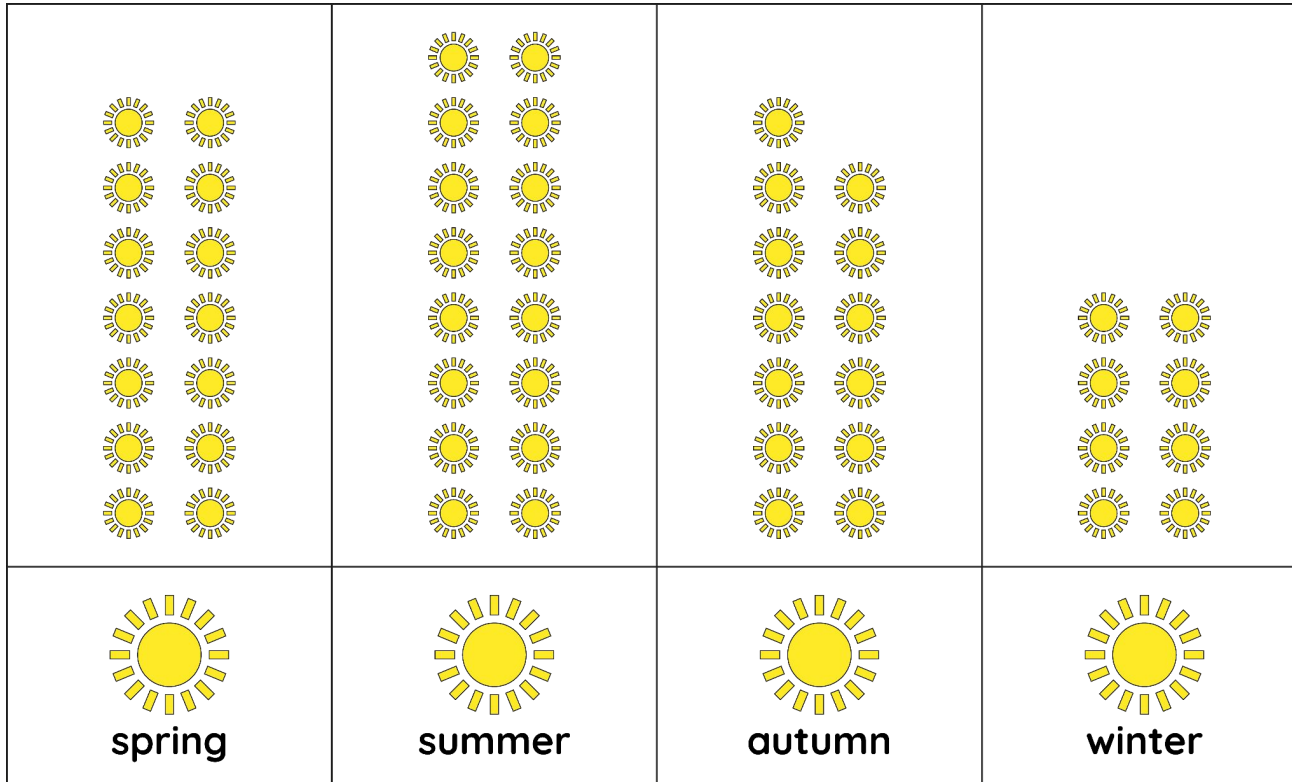

Knowledge and skills catcher: Seasonal changes

This **pictogram** shows the number of daylight hours in the four seasons.

Draw and colour a tree in **summer**.

Draw and colour a tree in **winter**.

1. Which season has the most daylight hours?

2. How many hours of daylight are there in winter?
